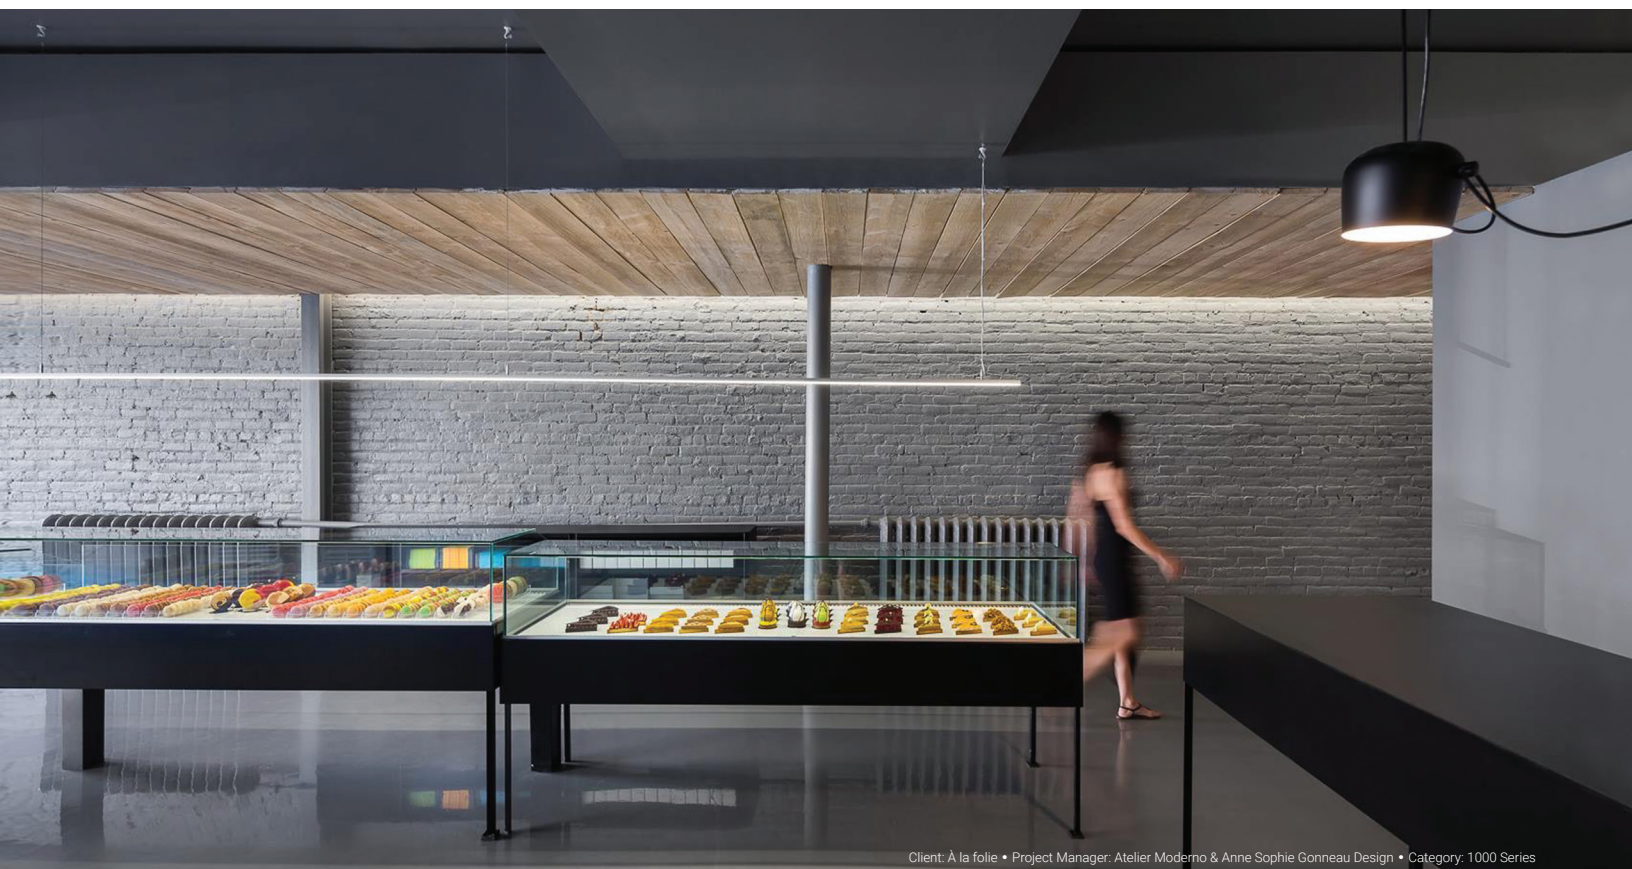

Linear LED Lighting Systems
2016–2017 CATALOG

Client: À la folie • Project Manager: Atelier Moderno & Anne Sophie Gonneau Design • Category: 1000 Series